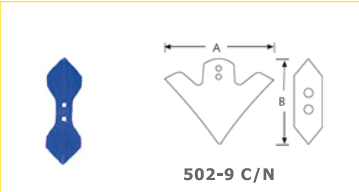

REF.	A mm	B mm	Espesor mm	Grs.	Pallet	Pack
502-9 C/N	105	335	8	1.690	500	12