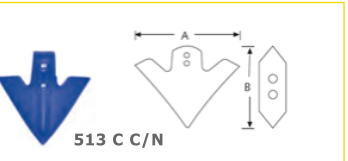

REF.	A mm	B mm	Espesor mm	Grs.	Pallet	Pack
513-C C/N	300	280	8	2.575	300	8